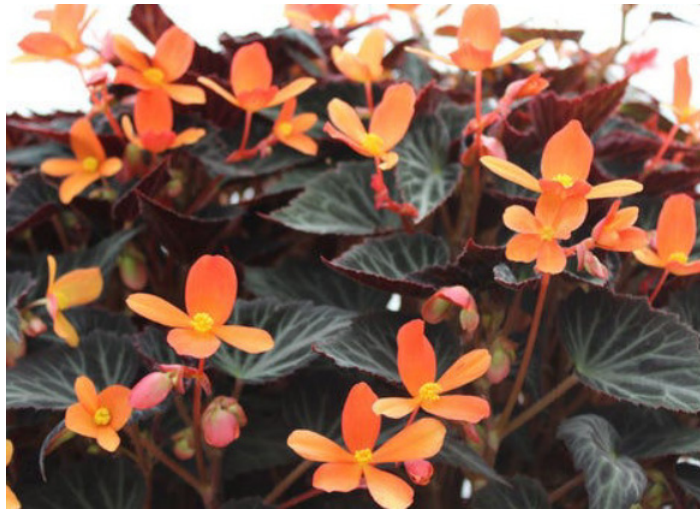

BEGONIA SPARKS WILL FLY